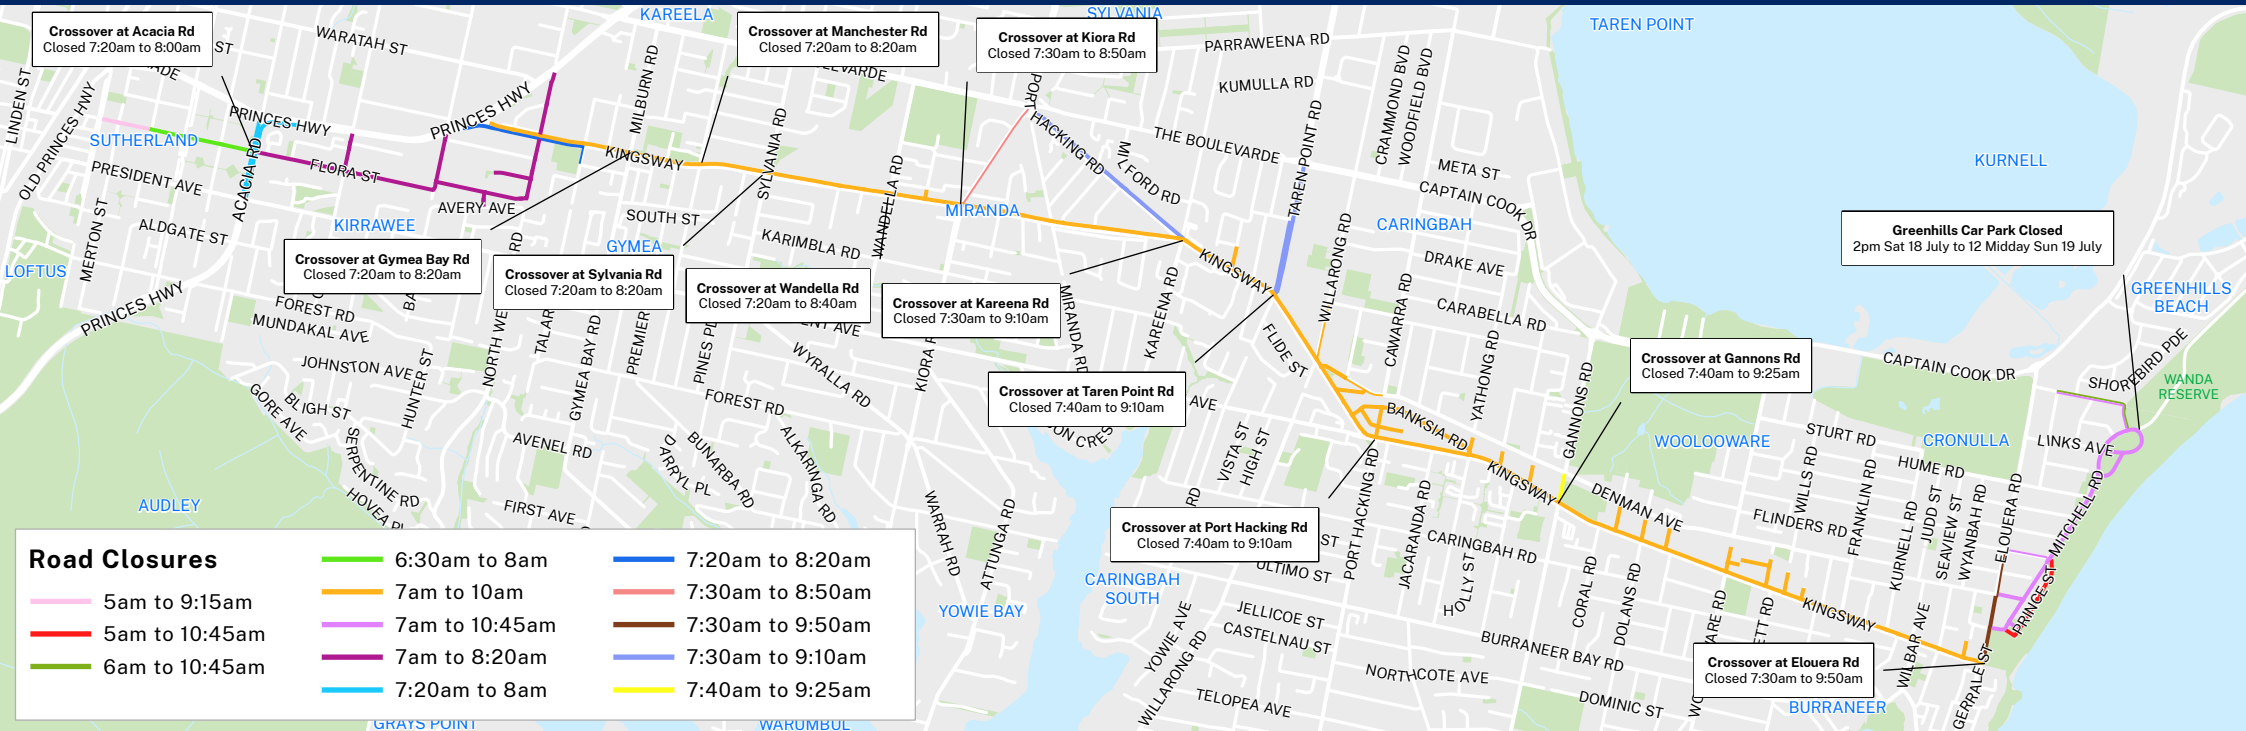

Sutherland 2 Surf Fun Run - Road Closure Map

Sunday 19 July 2026

Visit livetraffic.com for more details. Visit transportnsw.info to plan your trip.